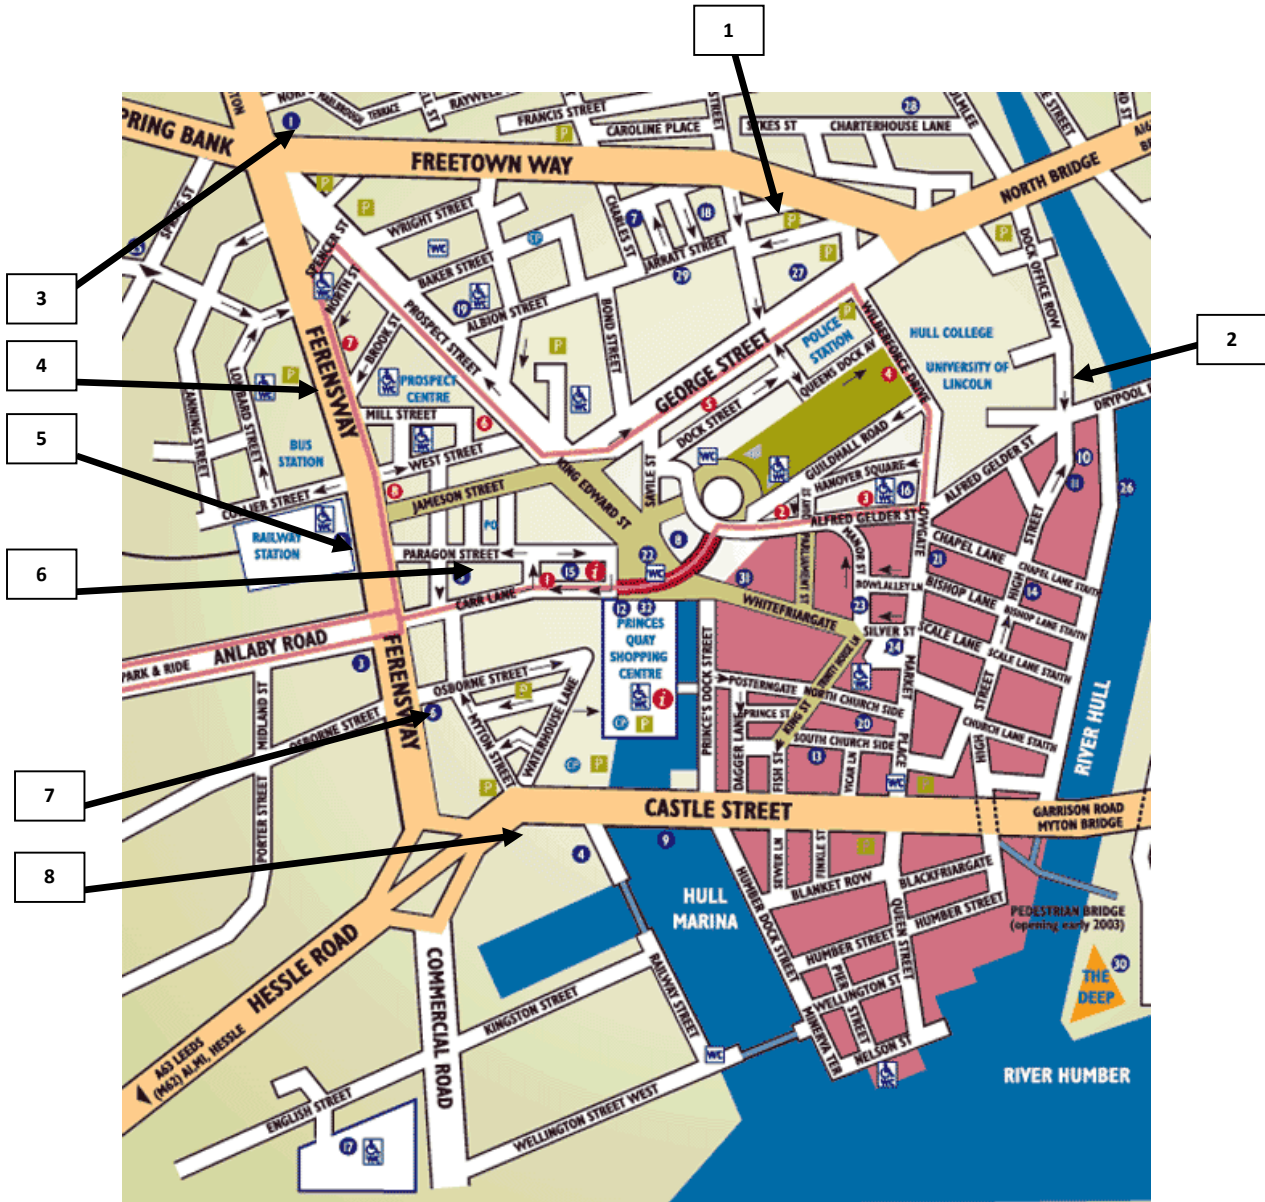

NORTH ATLANTIC FISHERIES HISTORY ASSOCIATION

Hull City Centre - Key

- 1 Hull History Centre
- 2 Blaydes House
- 3 Campanile Hotel
- 4 Holiday Inn Express
- 5 Royal Hotel Hull ('Station Hotel')
- 6 Portland Hotel
- 7 Ibis Hotel
- 8 Holiday Inn

All hotels are within c.10 minutes walking distance of Hull History Centre and Blaydes House